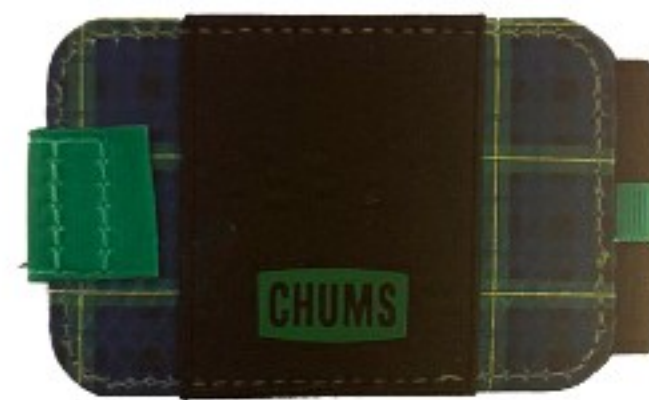

TRI (51) NEW

CLAY
2x (384)

BLUE/ORANGE
2x (525)

SAGE/RED
2x (526)

BANDIT BI-FOLD LTD WALLET

\$18.99 MSRP

SKU 18811

- Minimalist bi-fold wallet
- 5 credit card slots
- Clear ID window
- Magnetic closure
- Available in singles and mixes

PLAID (74) **NEW**

EMBER
2x (522)

RANGE
2x (523)

TIMBER
2x (524)

HAWAIIAN (47) **NEW**

SURGE
2x (488)

DRIFT
2x (489)

TERRA
2x (490)