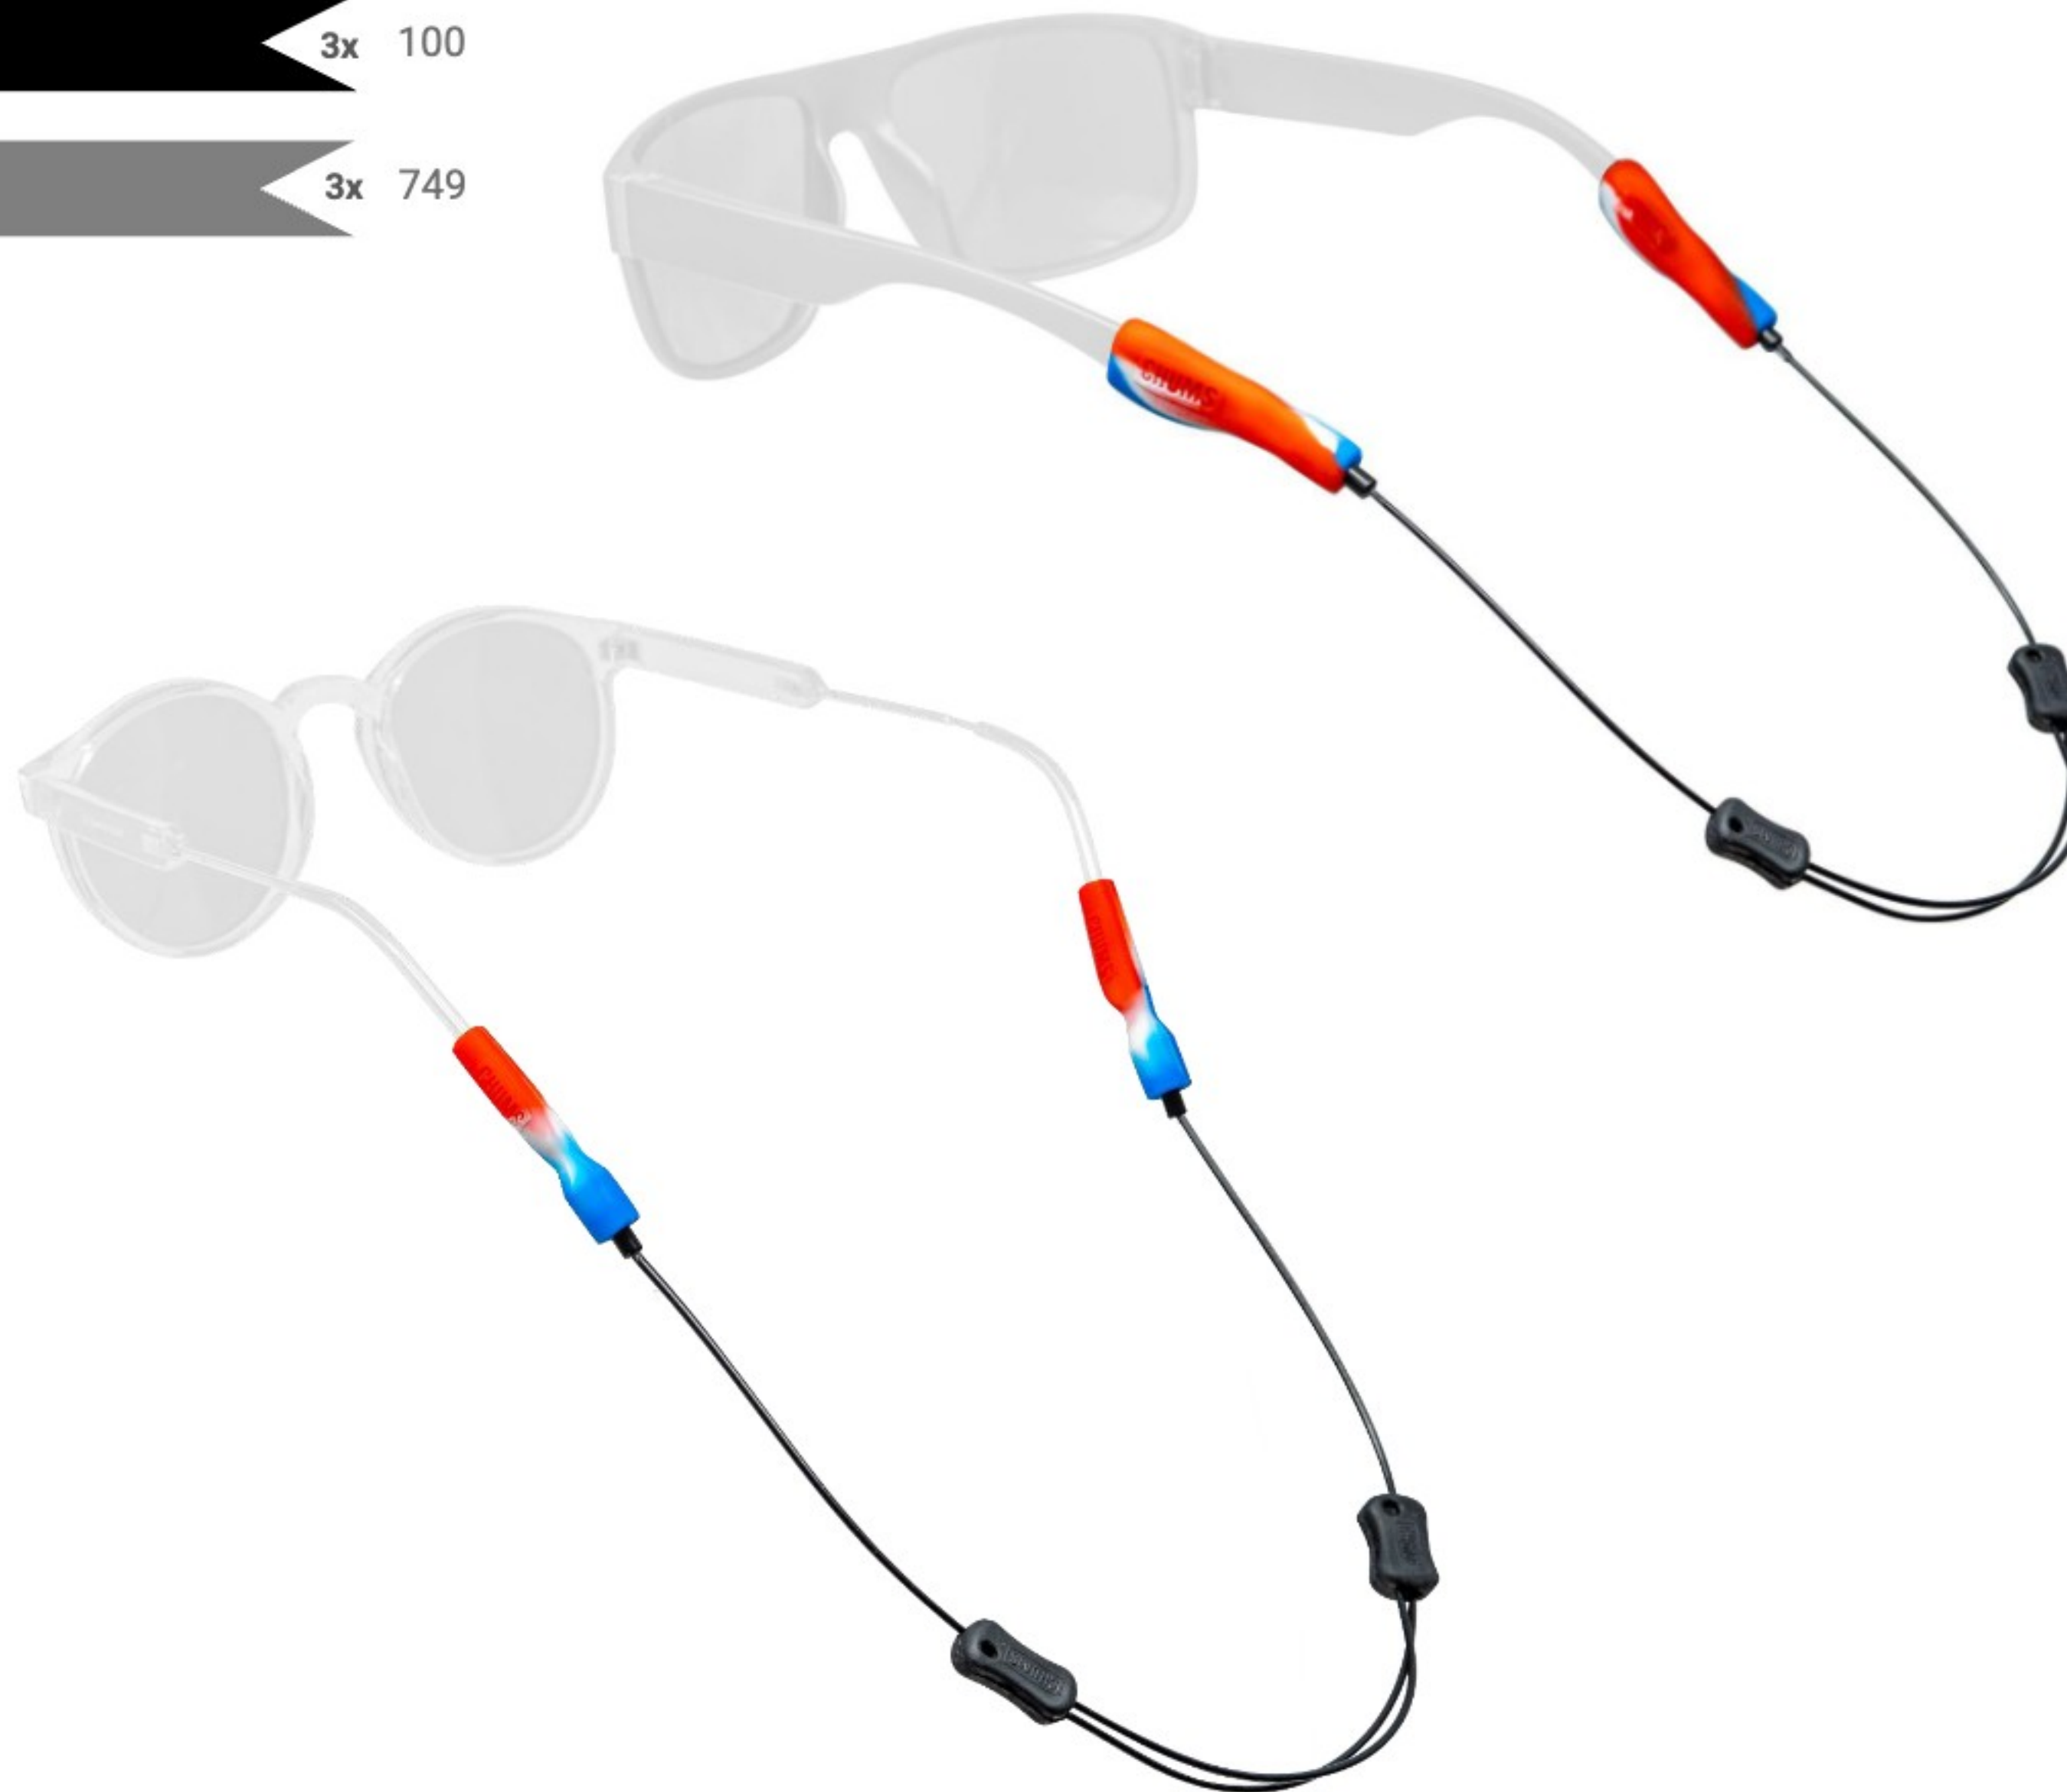

CHUMS

BASICS (01)

NEW

TIDELINE ADJUSTABLE CAMO

\$14.99 MSRP

SKU 12429

- Made from ultra-lightweight stainless steel cable
- Includes small and large interchangeable silicone ends
- Fits a wide variety of frames
- Made in USA

BASICS (01)

NEW

TIDELINE ADJUSTABLE USA

\$14.99 MSRP

SKU 12430

- Made from ultra-lightweight stainless steel cable
- Includes small and large interchangeable silicone ends
- Fits a wide variety of frames
- Made in USA