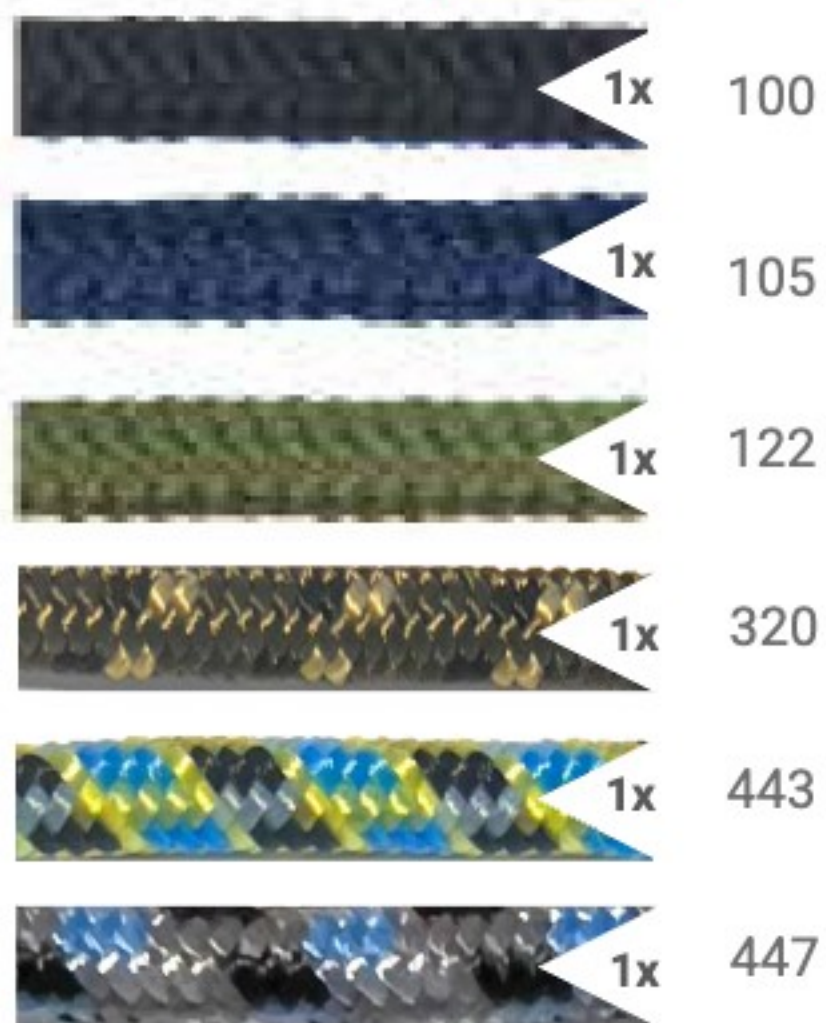

WATER (01)

NEW

FISH TIP RETAINER

$11.99 MSRP

SKU 12324

- Molded silicone fish ends provide firm grip
- Ends are removable to be swapped as desired
- Fits most frames
- Made in USA

[WATCH VIDEO](#)