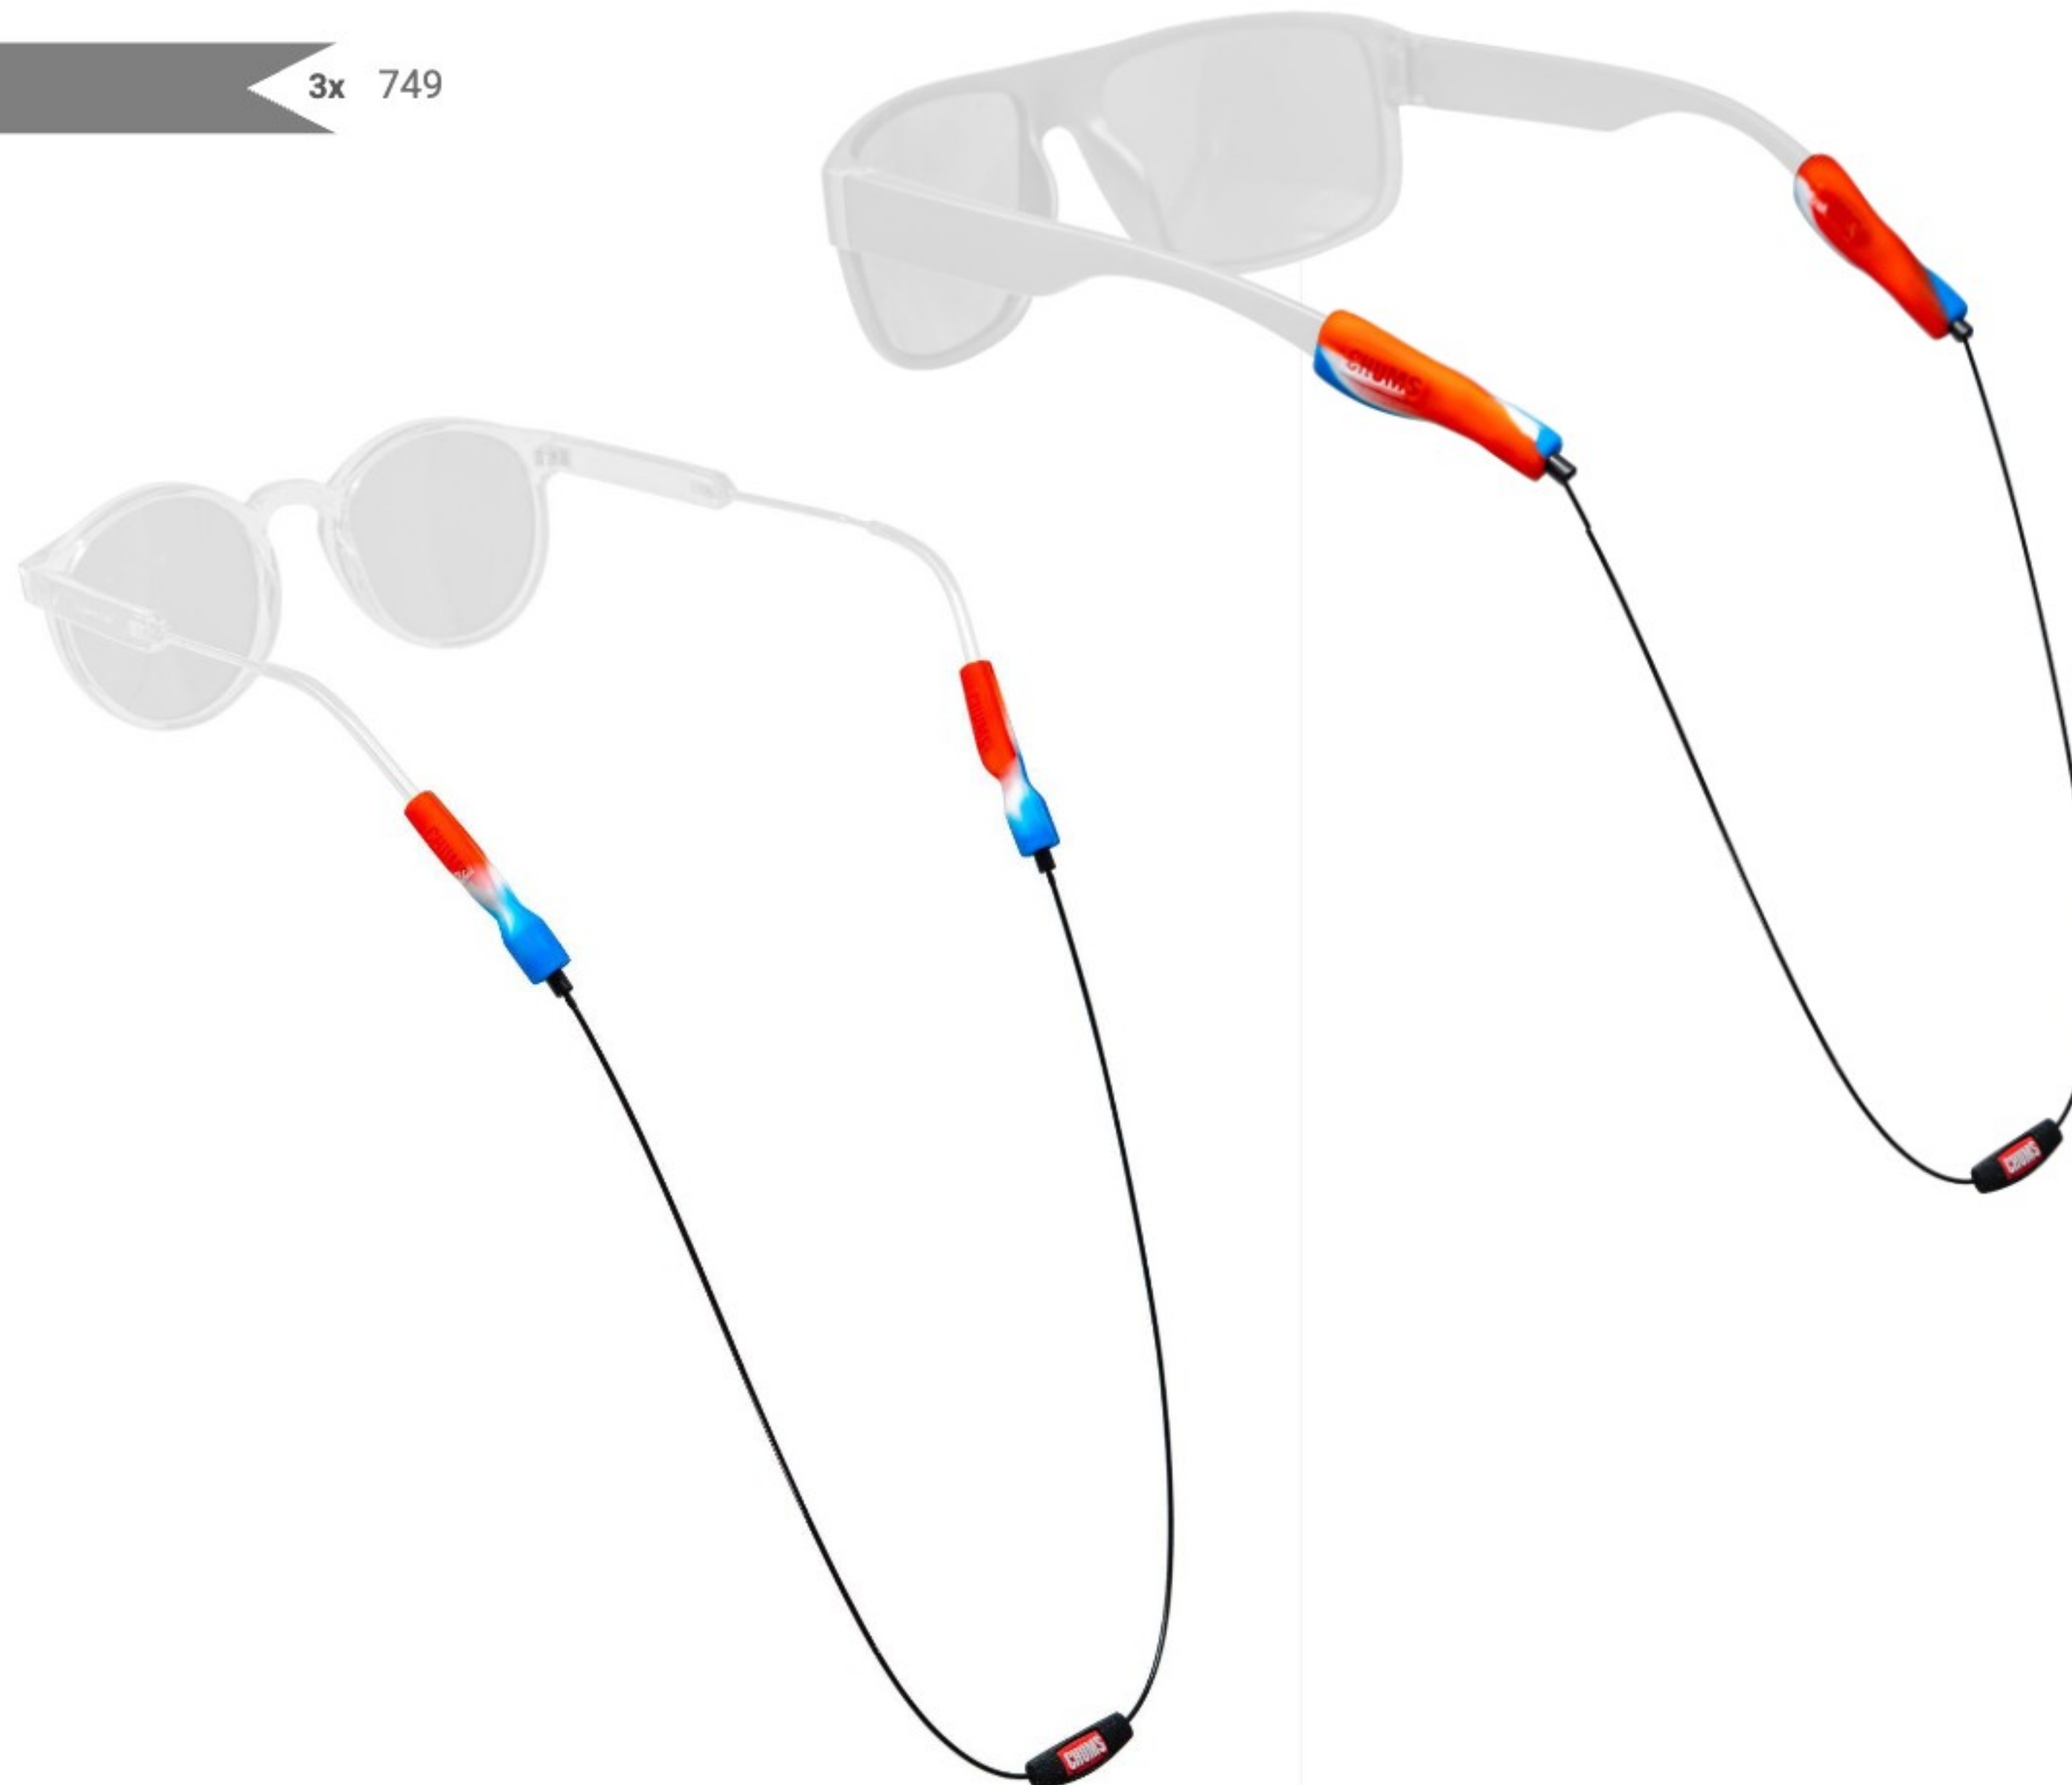

BASICS (01)

NEW

3x 100

3x 749

TIDELINE USA RETAINER

$13.99 MSRP

SKU 12428

- Made from ultra-lightweight stainless steel cable
- Includes small and large interchangeable silicone ends
- Fits a wide variety of frames
- Made in USA

CHUMS