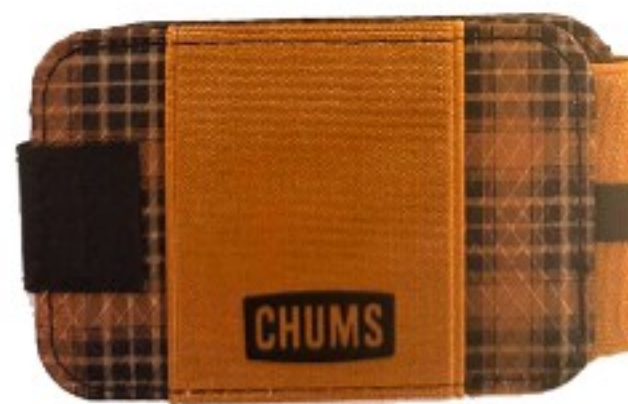

TRI (51) NEW

CLAY
2x (384)

BLUE/ORANGE
2x (525)

SAGE/RED
2x (526)

BANDIT BI-FOLD LTD WALLET

\$18.99 MSRP

SKU 18811

- Minimalist bi-fold wallet
- 5 credit card slots
- Clear ID window
- Magnetic closure
- Available in singles and mixes

PLAID (74) **NEW**

EMBER
2x (522)

RANGE
2x (523)

TIMBER
2x (524)

HAWAIIAN (47) **NEW**

SURGE
2x (488)

DRIFT
2x (489)

TERRA
2x (490)