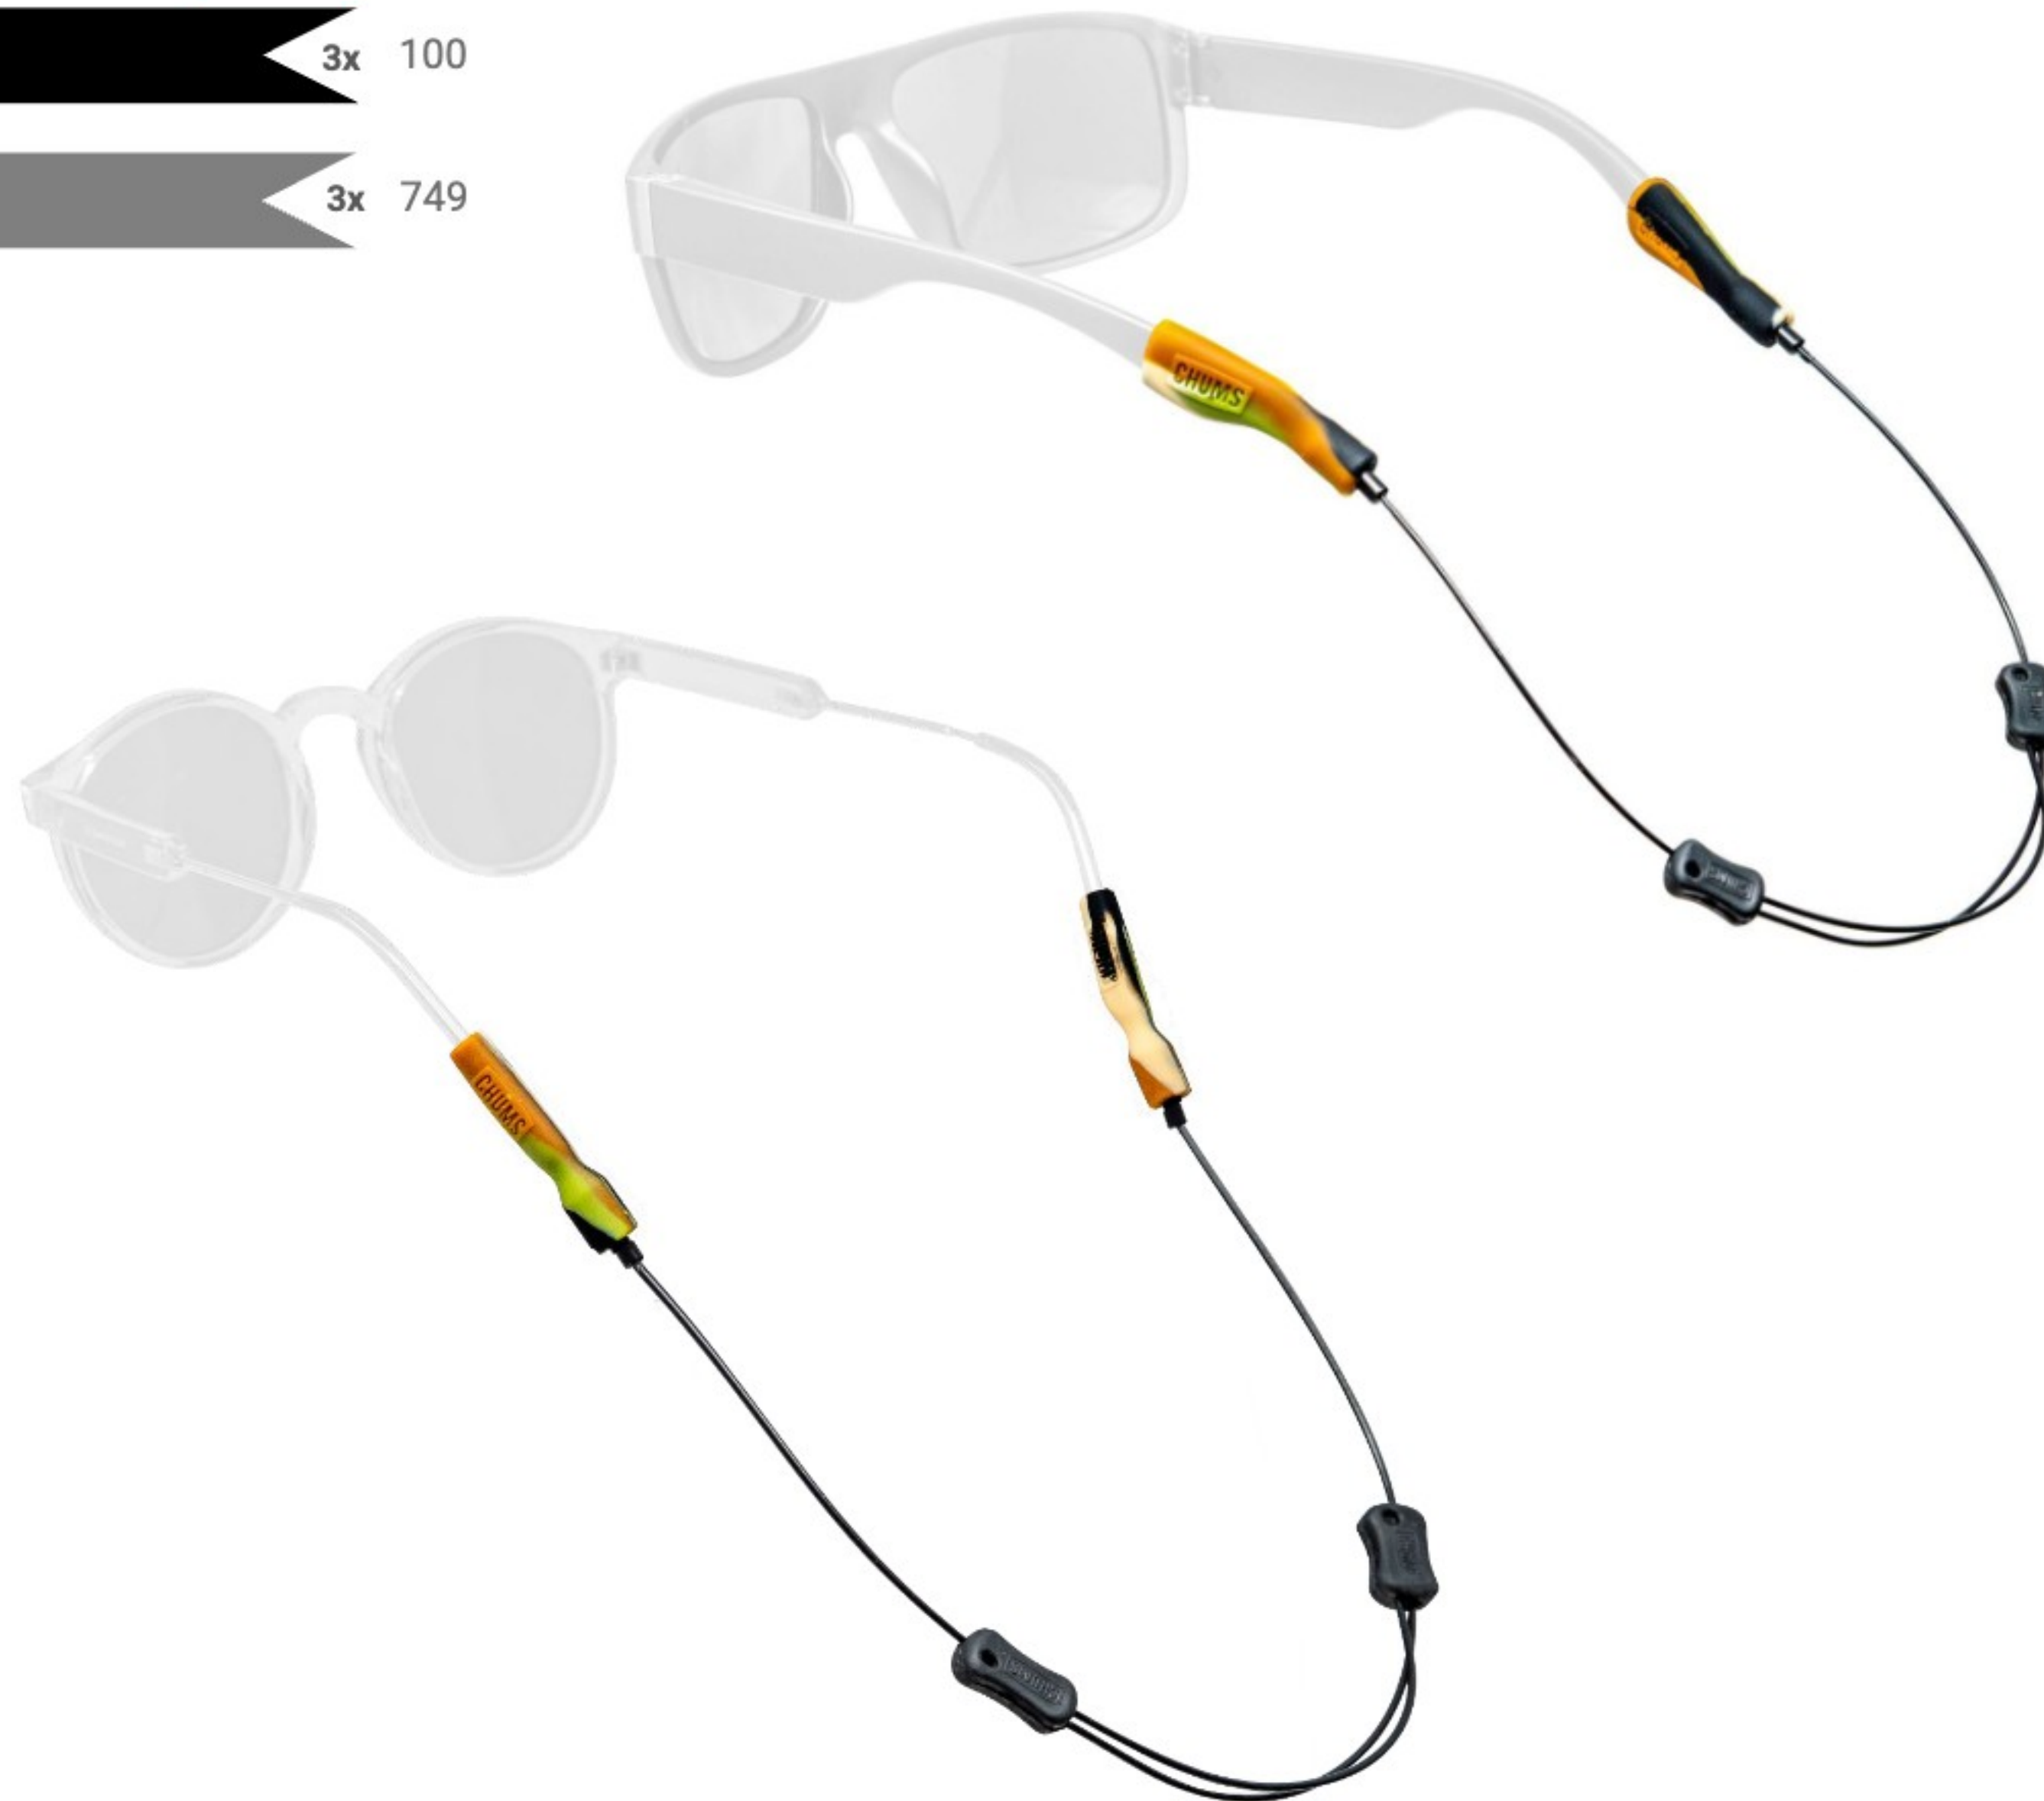

BASICS (01)

NEW

3x 100

3x 749

TIDELINE USA RETAINER

\$13.99 MSRP

SKU 12428

- Made from ultra-lightweight stainless steel cable
- Includes small and large interchangeable silicone ends
- Fits a wide variety of frames
- Made in USA

CHUMS

BASICS (01)

NEW

TIDELINE ADJUSTABLE CAMO

\$14.99 MSRP

SKU 12429

- Made from ultra-lightweight stainless steel cable
- Includes small and large interchangeable silicone ends
- Fits a wide variety of frames
- Made in USA

BASICS (01)

NEW

TIDELINE ADJUSTABLE USA

\$14.99 MSRP

SKU 12430

- Made from ultra-lightweight stainless steel cable
- Includes small and large interchangeable silicone ends
- Fits a wide variety of frames
- Made in USA