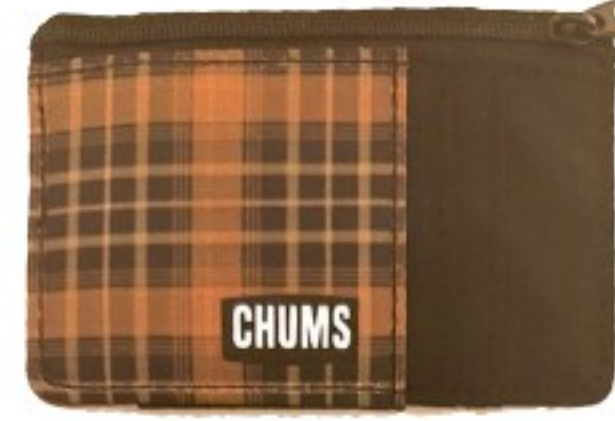

BANDIT ZIP LTD WALLET

\$16.99 MSRP

SKU 18814

- Compact wallet, perfect for around town or on the trails
- Secure zippered pocket
- Three card slots
- External elastic band for stashing cash
- Made from durable ripstop canvas
- Includes RFID blocking card
- Available in singles and mixes

HAWAIIAN(47) **NEW**

DRIFT
2x (488)

SURGE
2x (489)

TERRA
2x (490)

PLAID (74) **NEW**

EMBER
2x (522)

RANGE
2x (523)

TIMBER
2x (524)

BANDIT BI-FOLD WALLET

\$16.99 MSRP

SKU 18808

- Minimalist bi-fold wallet
- 5 credit card slots
- Clear ID window
- Magnetic closure

BASICS (01) NEW

BLACK
2x (100)

GREY
2x (103)

LIGHT BLUE
2x (110)