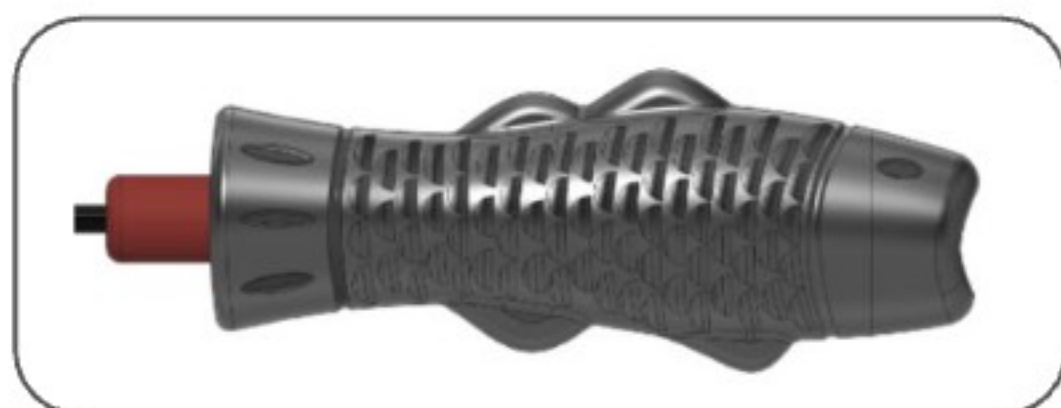

NEW FOR 2027

BASICS (01)

NEW

	2x	100
	1x	276
	1x	282
	1x	283
	1x	284

SILICONE NO-TAIL RETAINER

\$9.99 MSRP

SKU 12323

- Sleek minimalist design
- Made from lightweight, stretchy silicone
- UV & corrosion resistant
- Dual bead adjustability for flush fit if desired

[WATCH VIDEO](#)

WATER (01)

NEW

FISH TIP RETAINER

\$11.99 MSRP

SKU 12324

- Molded silicone fish ends provide firm grip
- Ends are removable to be swapped as desired
- Fits most frames
- Made in USA

[WATCH VIDEO](#)